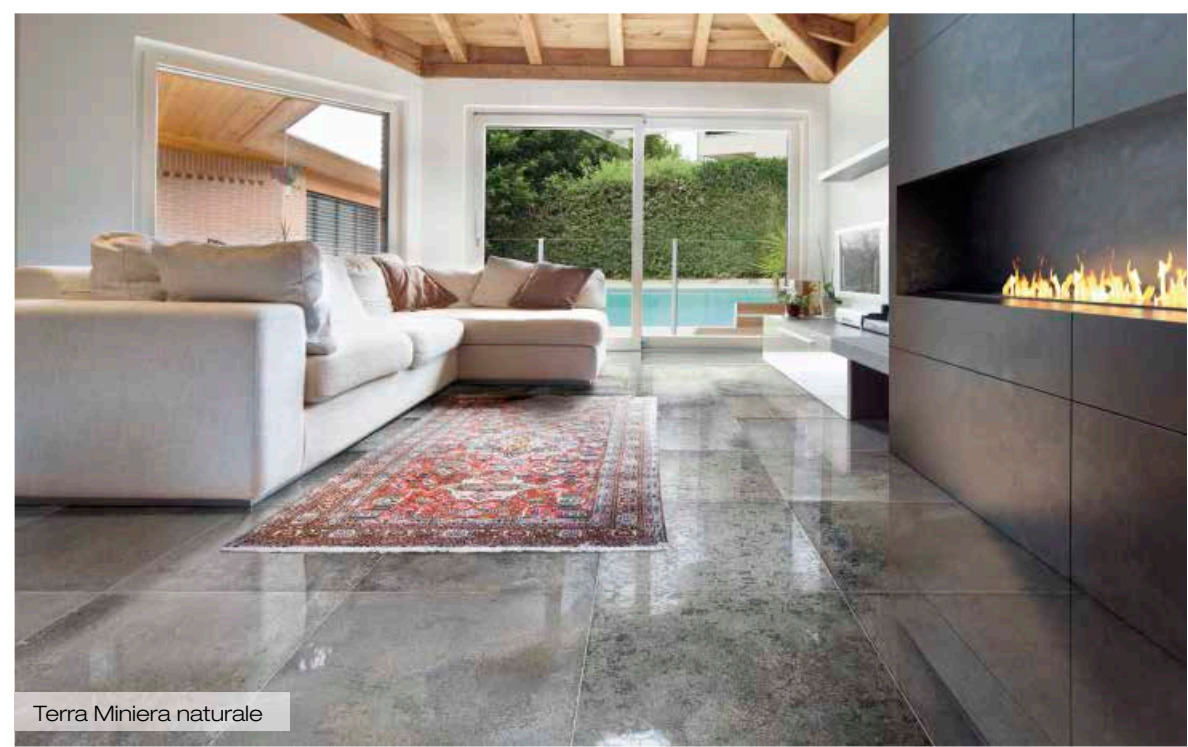

The colors and the surfaces of this collection seem to be stolen from the earth, which is complete with base and decorated tiles. Available in 60x60 porcelain stoneware in both natural and lapped versions, it is perfect for interior floors.