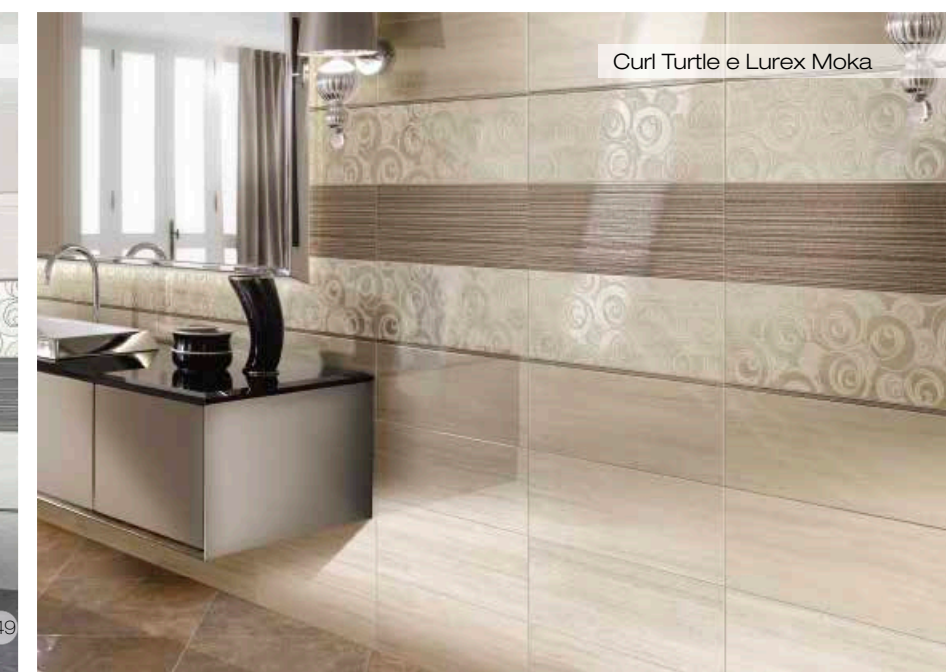

Curl Lilla e Lurex Violet