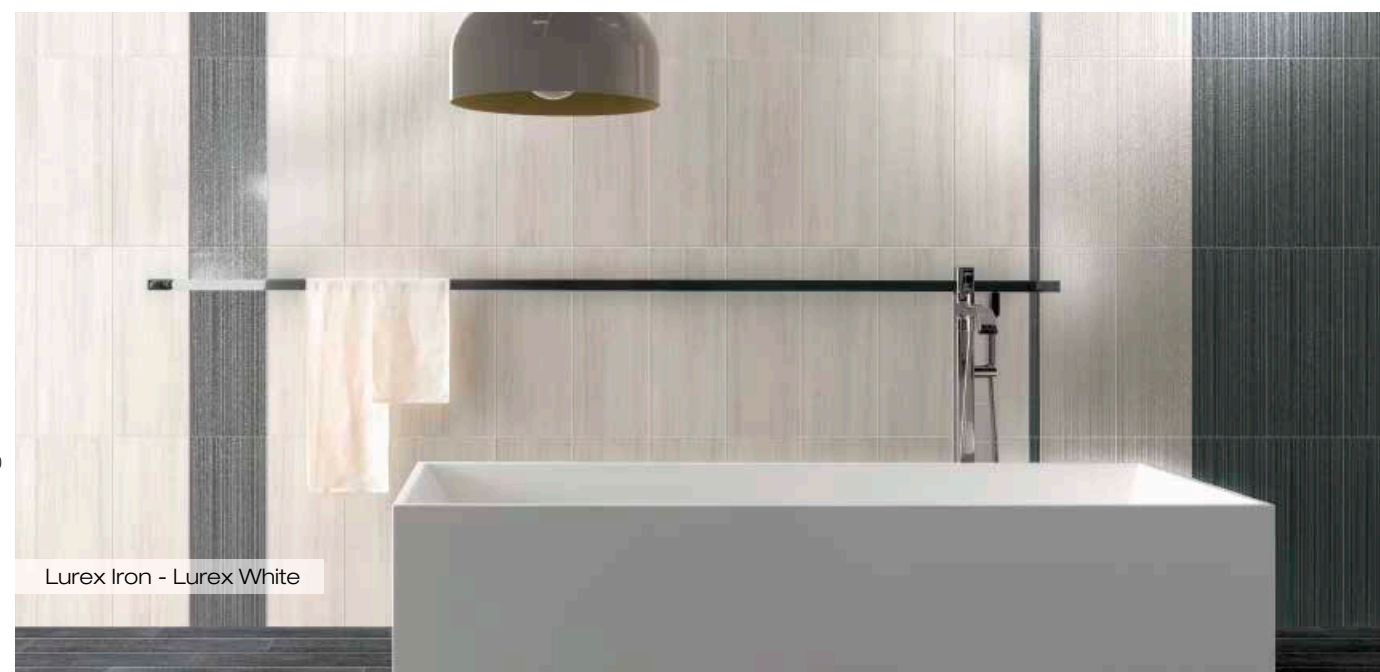

Lurex Iron - Lurex White