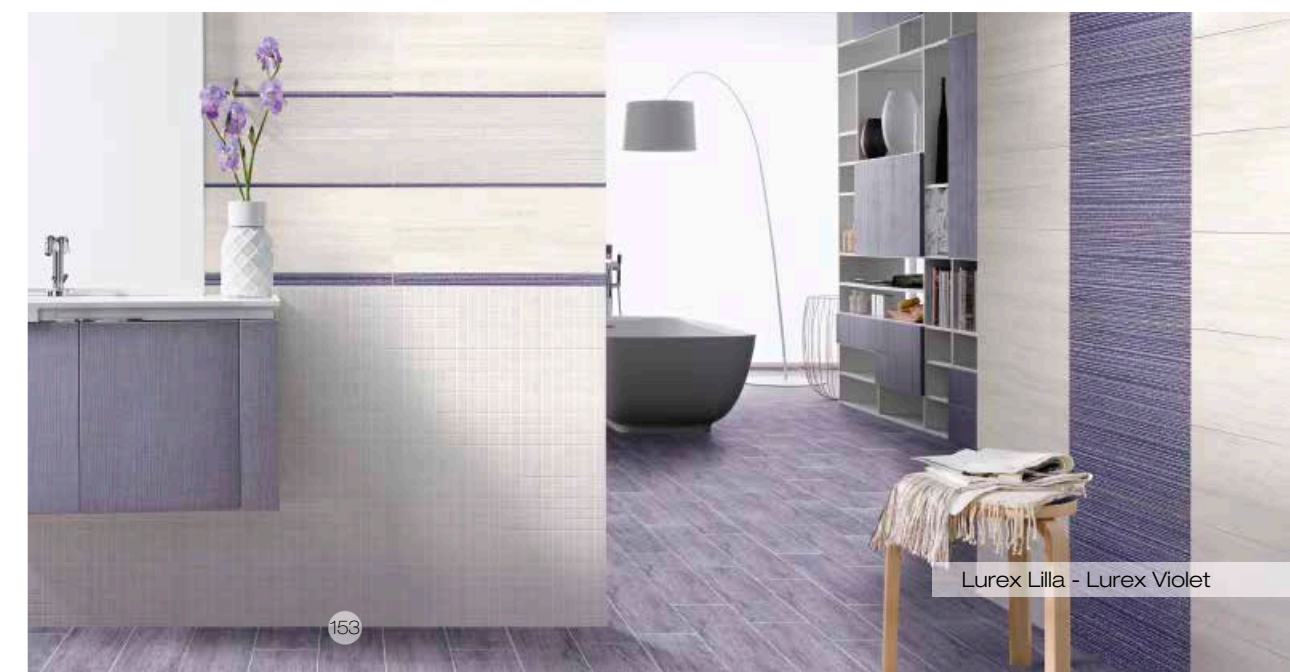

Lurex Lilla - Lurex Violet