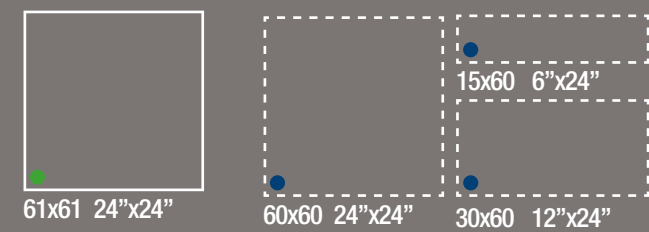

Cement interpretation proposed in the classic colors, enriched by warm tones for this collection in porcelain stoneware sizes 30x60 and 60x60, ideal both for floor and wall.

GRES PORCELLANATO NATURALE RETTIFICATO NATURAL RECTIFIED PORCELAIN STONEWARE

GRES PORCELLANATO NATURALE NON RETTIFICATO NATURAL PORCELAIN STONEWARE

60x60 24"x24"

61x61 24"x24"

30x60 12"x24"

15x60 6"x24"

Colori Colours	Nr. 5	Formati Sizes	Caratteristiche tecniche Technical characteristics	Aree di utilizzo Usage destinations	Rif. Norma Ref. Norm
		60x60 30x60 15x60	Gres porcellanato naturale e rettificato Natural and rectified porcelain stoneware	Pavimenti interni Rivestimenti Residenziale Commerciale leggero	R10 DCOF > 0,42 BCRA 0,40
			Gres porcellanato naturale e rettificato Natural and rectified porcelain stoneware	Indoor flooring Wall-tiling Residential Light commercial	

Now Iron

Now Grey

Galaxy Gold

Galaxy Iron

Gres porcellanato
Porcelain stoneware

- naturale rettificato
natural rectified
- naturale
natural

Now Rust

- 61x61 ● 85 NOR61 61x61 nat.
- 60x60 ● 95 NOR60 60x60 nat. ret.
- 30x60 ● 94 NOR30 30x60 nat. ret.
- 15x60 ● 100 NOR56 15x60 nat. ret.