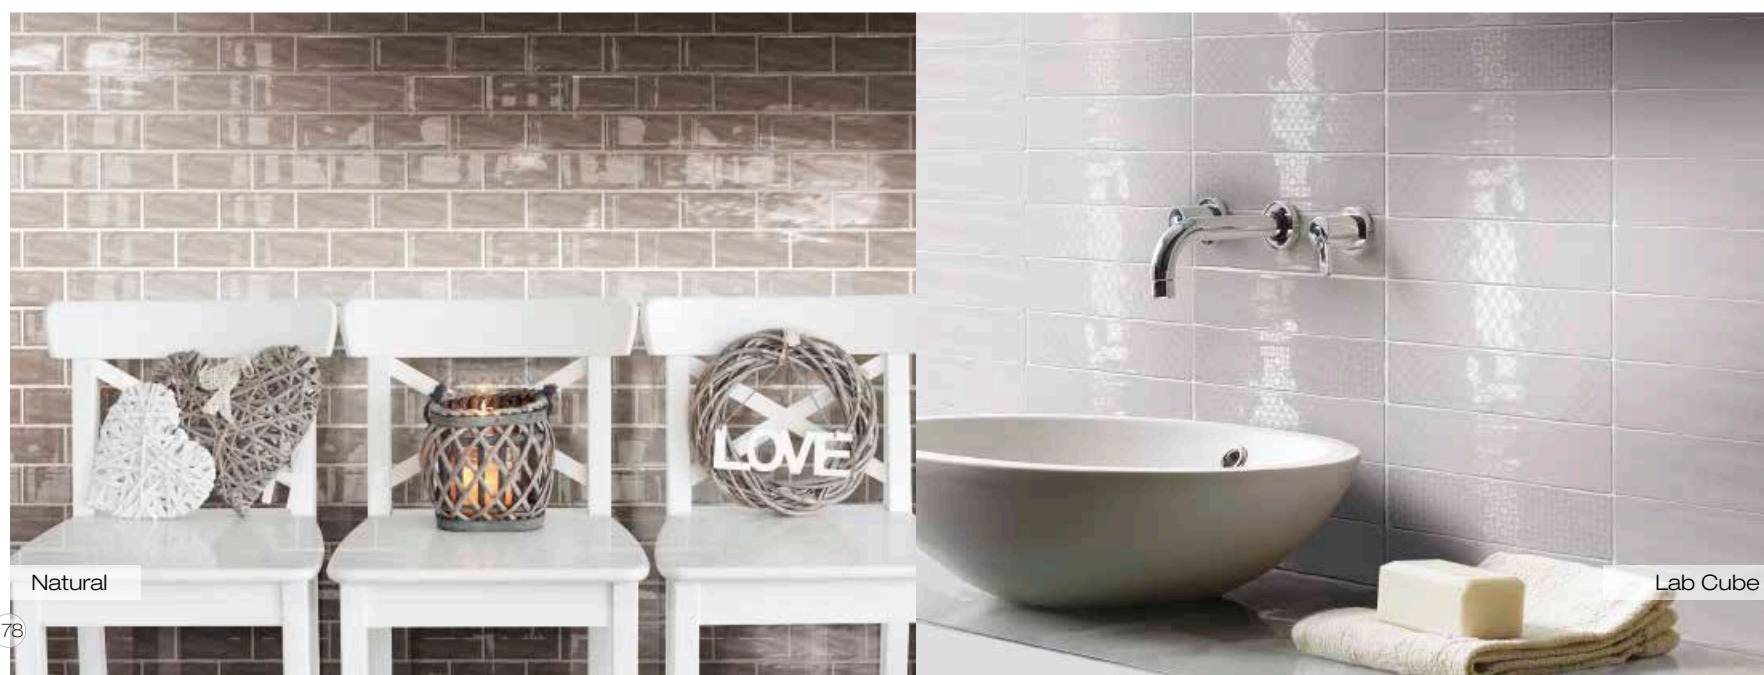

A symphony of fashion colors proposed in white body in sizes 7.5x15 and 7.5x30, are ideal for wall tiles in bathrooms and kitchens with the classic Old England wall effect.

MONOCOTTURA WHITE WHITE BODY WALL TILE

Monocottura
pasta bianca

White body
wall tile

Rivestimenti
Residenziale
Commerciale
Wall-tiling
Residential
Commercial

Earth

Natural

Lab Cube

Lab Mat White - Mat Black - Vetri / Glasses

Rivestimento in pasta bianca
White body wall tiles