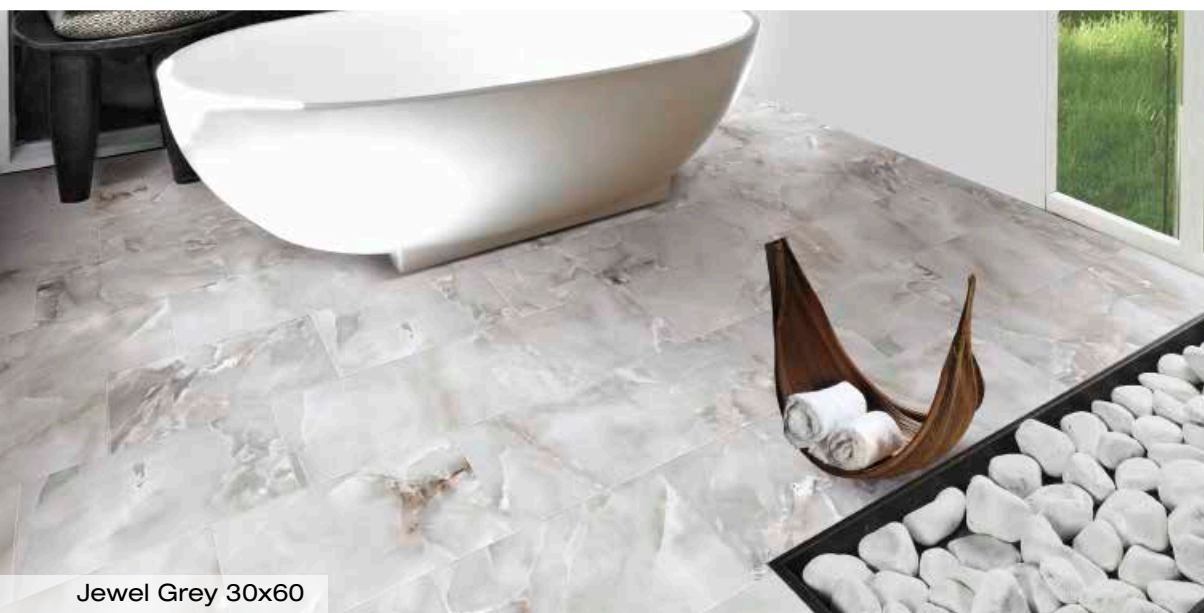

Losanga Grey

Metal-One White

Jewel Grey 30x60

Rivestimento in pasta bianca
White body wall tiles
■ lucido - shiny

20x60 8"x24"

Jewel
PASTA BIANCA

COLLEZIONE MULTI-PROJECT GRES / PASTA BIANCA
MULTI-PROJECT COLLECTION STONEWARE / WHITE BODY