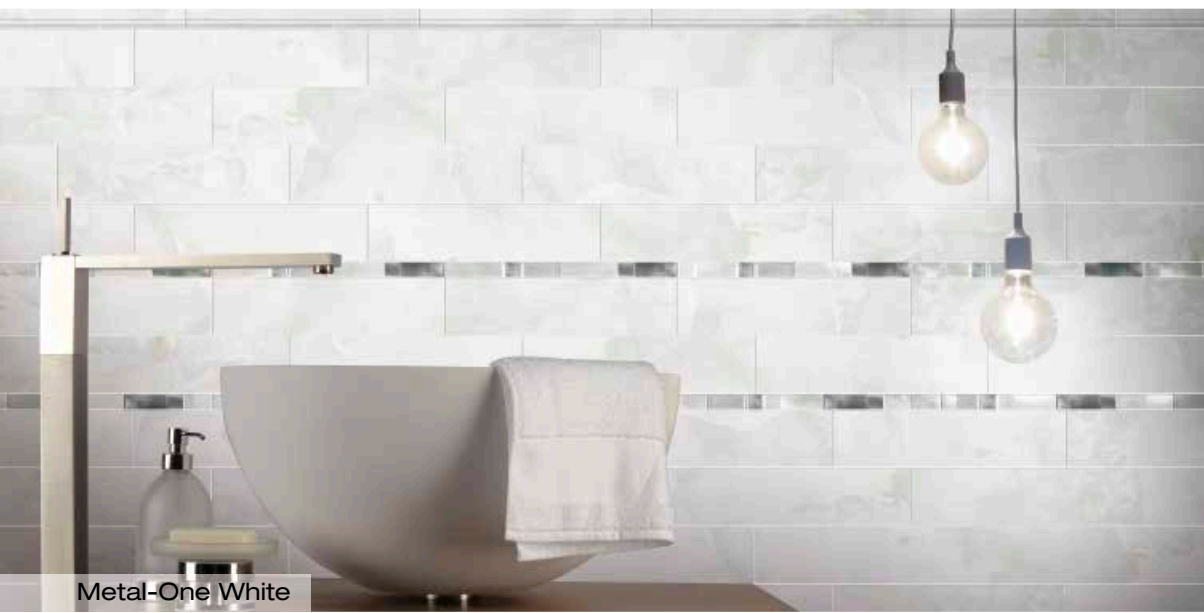

Losanga Grey

Metal-One White

Jewel Grey 30x60

Rivestimento in pasta bianca
White body wall tiles
■ lucido - shiny

20x60 8"x24"

Jewel
PASTA BIANCA

COLLEZIONE MULTI-PROJECT GRES / PASTA BIANCA
MULTI-PROJECT COLLECTION STONEWARE / WHITE BODY