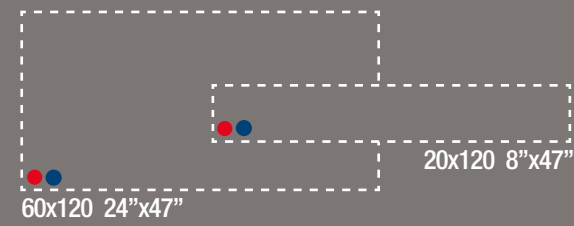

Paint Iron 20x120 - Paint Iron Mosaico 30x30

Paint Bronze 20x120 - Paint Bronze Mosaico 30x30

Essential Grey lappato 20x120 / 60x120

IRON

Essential Iron 60x120 naturale

ESSENTIAL

WHITE

Essential White 60x120 naturale