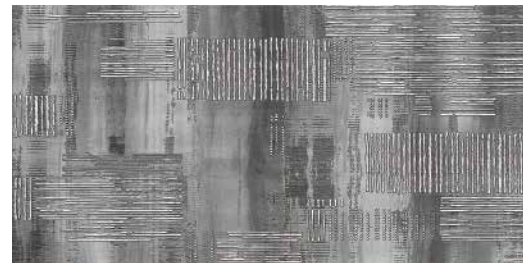

Detail Pearl

395 DEPE12 - dec. 60x120

pcs. 1