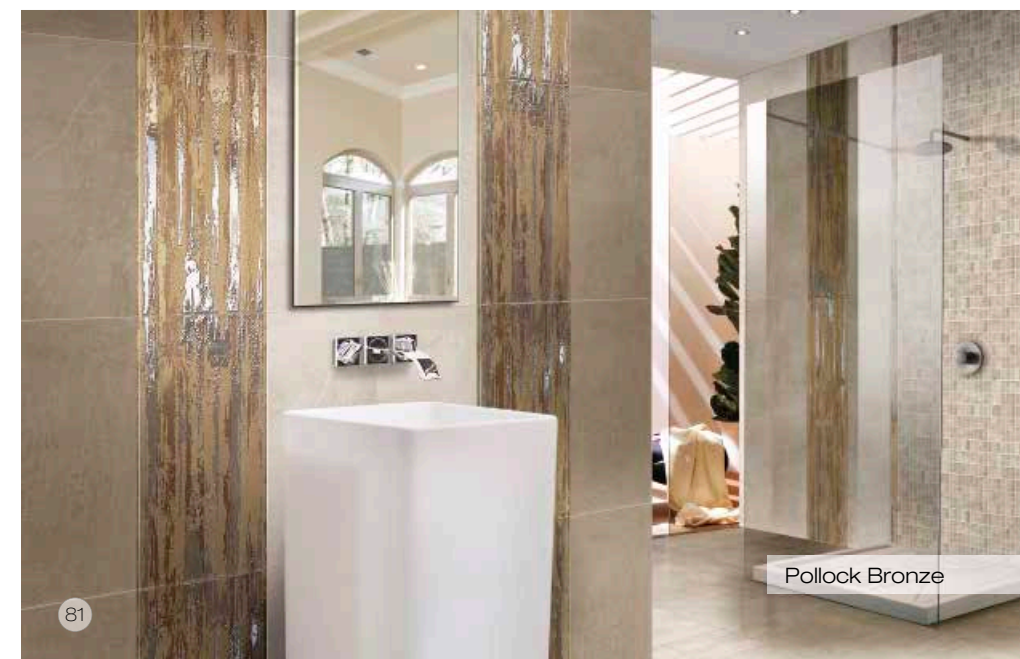

Muretto Pearl

Pollock Bronze