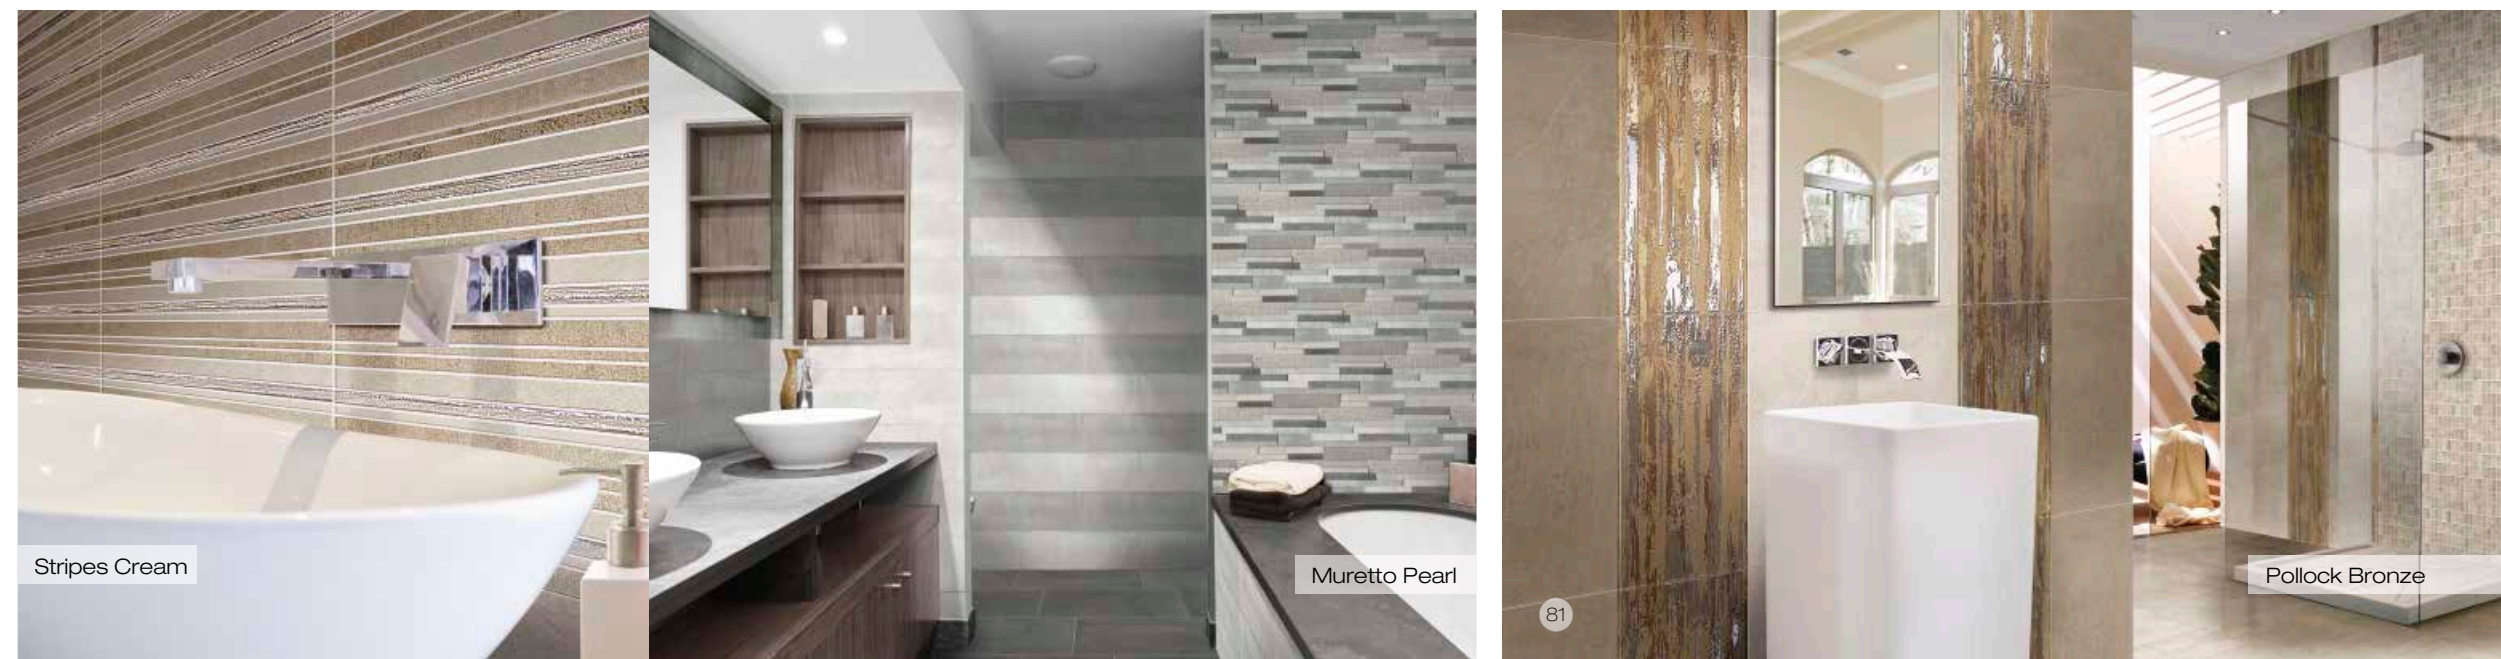

Pollock Silver

Muretto Pearl

Pollock Bronze

Stripes Cream