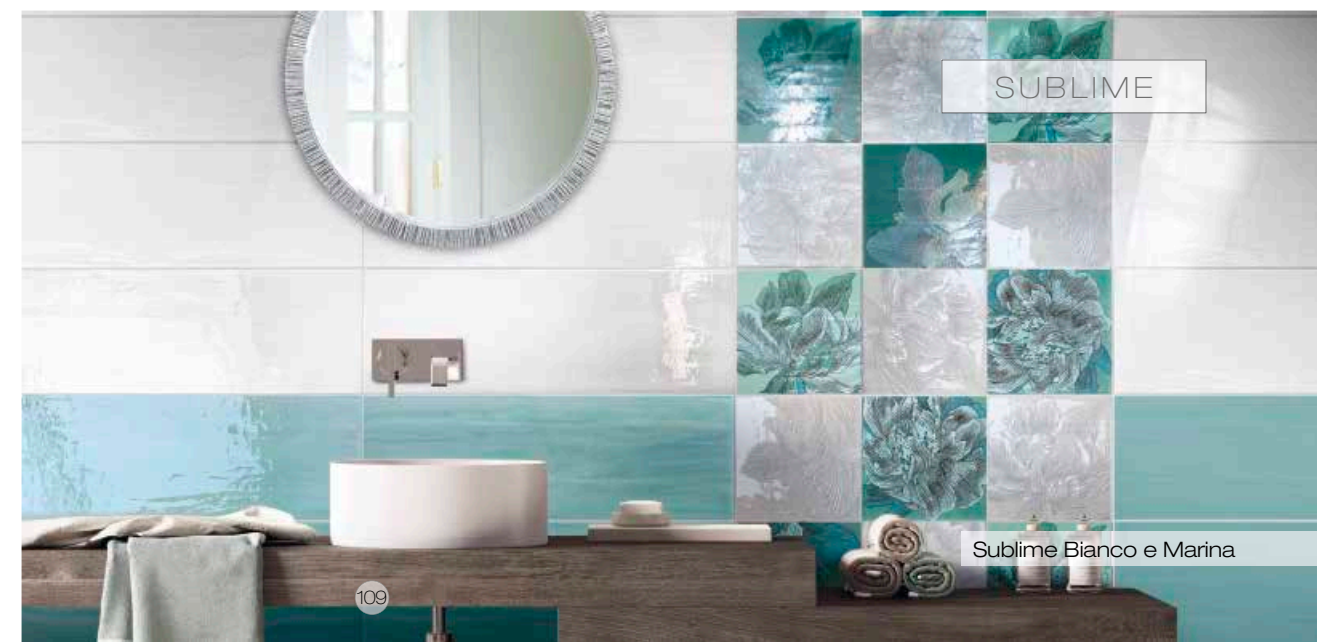

SUBLIME

Sublime Bianco e Marina